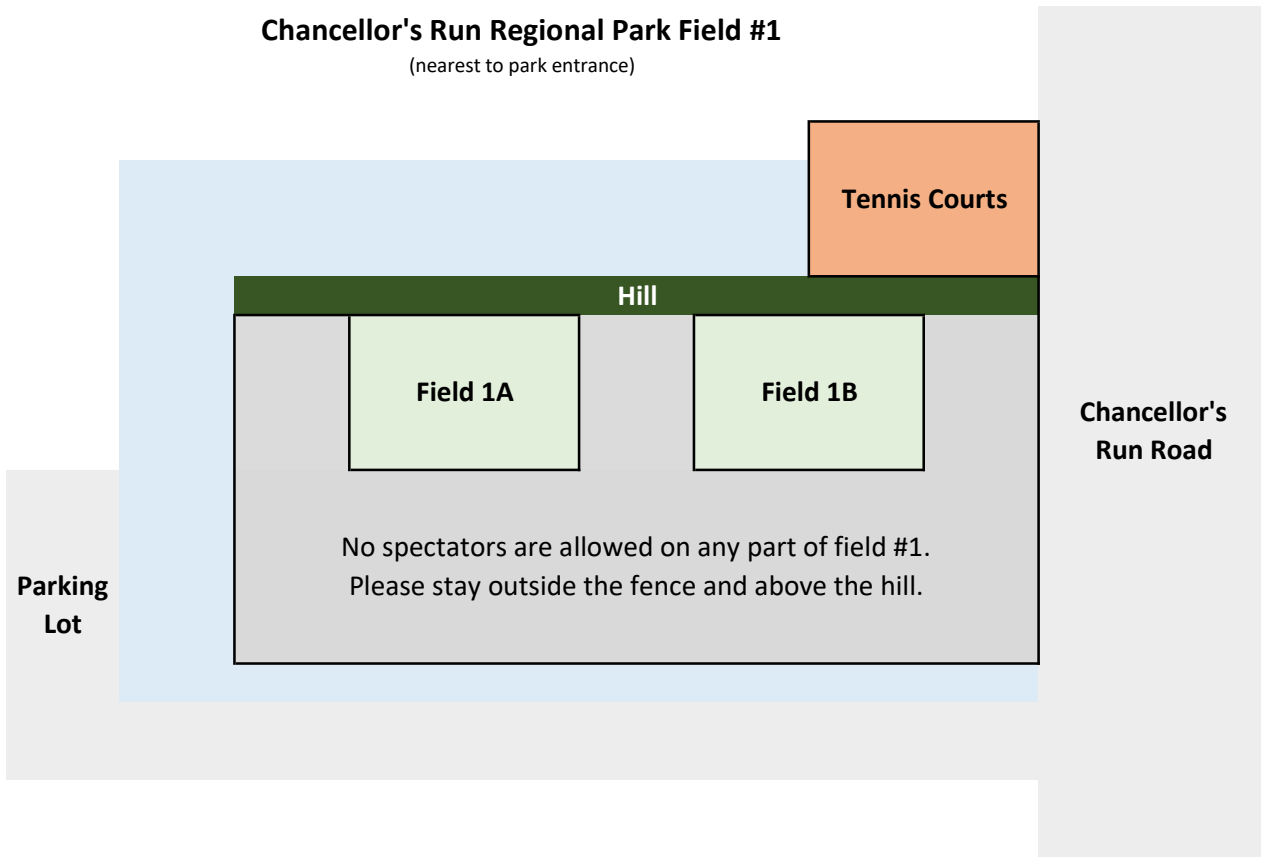

U06–U08 Game Spaces, Spring 2024

Hollywood Soccer Complex

Shipping
Container

Fields 1 and 2 are not being used this season.

Gravel
Parking
Lot

Field 5 is not being used this season.

Player area. No spectators please. Do not set up chairs behind the player benches or under the trees.

Chancellor's Run Regional Park Field #1

(nearest to park entrance)

Field 1A

Field 1B

Hill

Tennis Courts

Parking
Lot

Chancellor's
Run Road

No spectators are allowed on any part of field #1.
Please stay outside the fence and above the hill.

Chaptico Park Fields 7 & 8